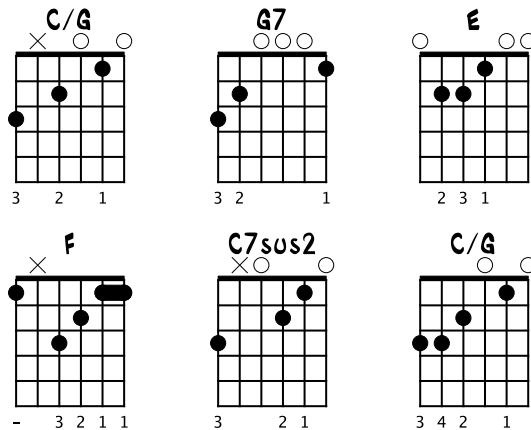

FREIGHT TRAIN

WRITTEN AROUND 1905 BY ELIZABETH COTTON RECORDED 1954

WORDS & MUSIC BY ELIZABETH COTTON
 TABBED BY WWW.MIKEBOLLARD.COM

MODERATE ♩ = 104

INTRO
 INTRO VERSE CHORUS
 C/G

P=THUMB I=INDEX M=MIDDLE A=RING

S-GT

LET RING THROUGHOUT

TAB

B

G7

G7

TAB

B